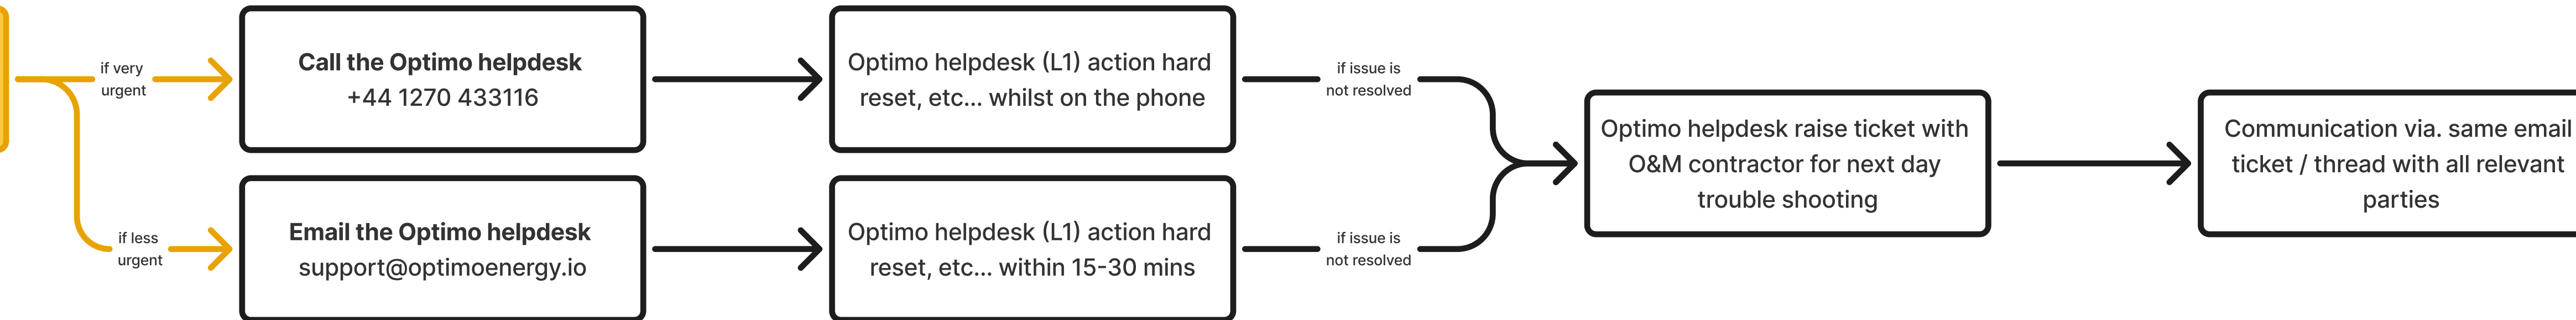

Urgent Charger action related issues

Eg.: hard reset a charger, prioritise a charging session over others, "why is this charger only outputting 3kW", etc...